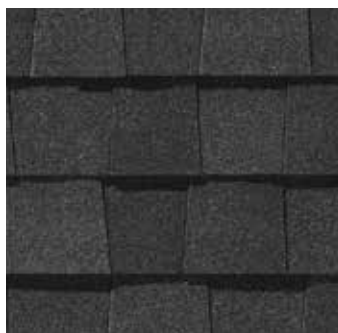

LANDMARK® PRO COLOR PALETTE

Max Def Cobblestone Gray

Max Def Colonial Slate

Max Def Georgetown Gray

Max Def Weathered Wood

Max Def Driftwood

Max Def Pewterwood

Max Def Charcoal Black