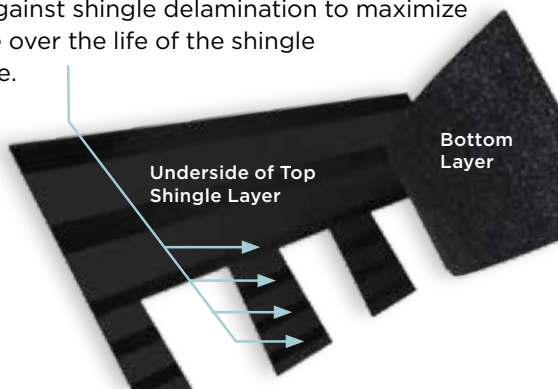

Fast, Accurate, Visible

The new and improved **NailTrak** nailing line, a feature on CertainTeed designer shingles.

Now **NailTrak** is brighter than ever before, with high-visibility lines that stand out whether it's daybreak or dusk.

NailTrak removes the guesswork with three separately defined lines, creating a large area to guide your nailing and a smaller area for extreme steep-slope applications.

QuadraBond™

Advanced Layering

CertainTeed's specially formulated adhesive adheres shingle layers at four points, more than any other manufacturer. This superior bond provides greater protection against shingle delamination to maximize performance over the life of the shingle in any climate.