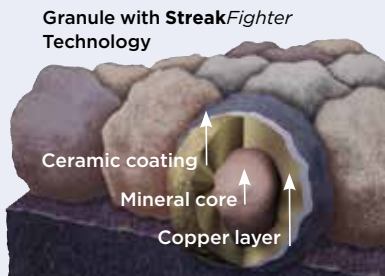

StreakFighter®

Algae Resistance

The ultimate in stain protection.

Those streaks you see on other roofs in your neighborhood? That's algae, and it's a common eyesore on roofing throughout North America. CertainTeed's **StreakFighter** technology uses the power of science to repel algae before it can take hold and spread.

StreakFighter's granular blend includes naturally algae-resistant copper, helping your roof maintain its curb appeal and look beautiful for years to come.

Diagram for illustrative purposes only.

NailTrak®

Fast, Accurate, Visible

The new and improved **NailTrak** nailing line, a feature on CertainTeed designer shingles.

Now **NailTrak** is brighter than ever before, with high-visibility lines that stand out whether it's daybreak or dusk.

NailTrak removes the guesswork with three separately defined lines, creating a large area to guide your nailing and a smaller area for extreme steep-slope applications.

QuadraBond™

Advanced Layering

CertainTeed's specially formulated adhesive adheres shingle layers at four points, more than any other manufacturer. This superior bond provides greater protection against shingle delamination to maximize performance over the life of the shingle in any climate.