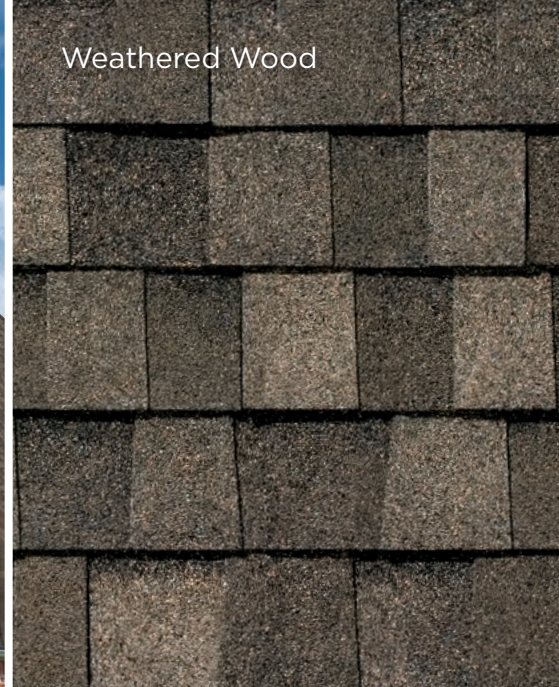

SUBTLE AND SOPHISTICATED

The shingle images above show the difference between America's Natural Colors and Classic Colors. Black Walnut and Rustic Black are both "black" shingles. Look closely and you can see Black Walnut includes vibrant splashes of color that will draw the eye to the roof.

Rustic Slate

Rustic Brown

Rustic Brown

Rustic Slate

Rustic Hickory

Rustic Cedar

Desert Sand

Rustic Hickory

Desert Sand

Rustic Cedar

Rustic Black

Weathered Wood

Weathered Wood

Oxford Grey

Olde English Pewter

Rustic Black