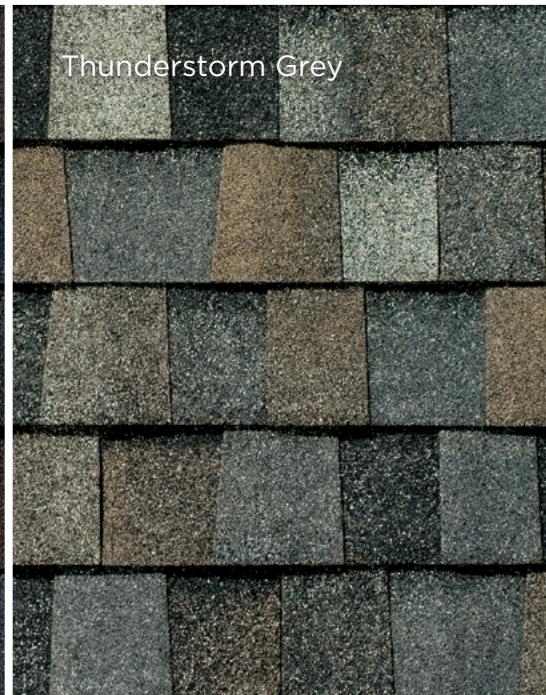

SUBTLE AND SOPHISTICATED

The shingle images above show the difference between America's Natural Colors and Classic Colors. Black Walnut and Rustic Black are both "black" shingles. Look closely and you can see Black Walnut includes vibrant splashes of color that will draw the eye to the roof.

Black Walnut

AMERICA'S
NATURAL COLORS

Autumn Brown

Thunderstorm Grey

Autumn Brown

Black Walnut

Thunderstorm Grey

Harvest Gold

Painted Desert

Harvest Gold

Mountain Slate

Natural Timber

Painted Desert

Mountain Slate

Natural Timber

CLASSIC COLORS