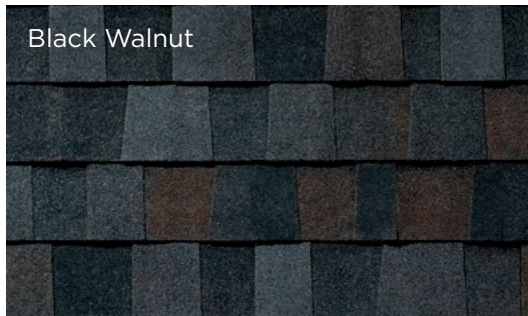

WHATEVER YOUR TASTE OR STYLE, TAMKO HAS YOU COVERED.

With two distinct color palettes to choose from,
TAMKO has just the right color to beautify your home.

AMERICA'S NATURAL COLORS

America's Natural Colors bring the vibrant tones of the American landscape to your home. If you want your roof to make a bold and beautiful visual statement, choose from America's Natural Colors.

BOLD AND BEAUTIFUL

CLASSIC COLORS

For those who prefer a softer, more even-toned look for their roof, choose one of TAMKO's Classic Colors featuring the subtle, sophisticated color blends that have long made TAMKO an industry favorite.

SUBTLE AND SOPHISTICATED

The shingle images above show the difference between America's Natural Colors and Classic Colors. Black Walnut and Rustic Black are both "black" shingles. Look closely and you can see Black Walnut includes vibrant splashes of color that will draw the eye to the roof.