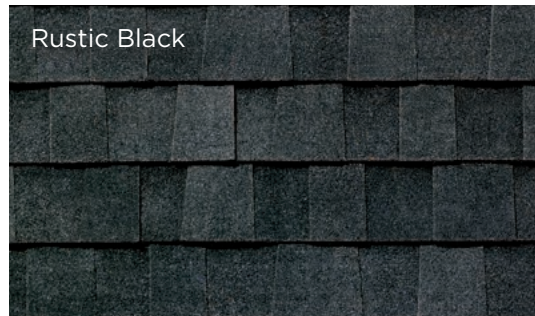

WHATEVER YOUR TASTE OR STYLE, TAMKO HAS YOU COVERED.

With two distinct color palettes to choose from,
TAMKO has just the right color to beautify your home.

AMERICA'S NATURAL COLORS

America's Natural Colors bring the vibrant tones of the American landscape to your home. If you want your roof to make a bold and beautiful visual statement, choose from America's Natural Colors.

BOLD AND BEAUTIFUL

CLASSIC COLORS

For those who prefer a softer, more even-toned look for their roof, choose one of TAMKO's Classic Colors featuring the subtle, sophisticated color blends that have long made TAMKO an industry favorite.

SUBTLE AND SOPHISTICATED

The shingle images above show the difference between America's Natural Colors and Classic Colors. Black Walnut and Rustic Black are both "black" shingles. Look closely and you can see Black Walnut includes vibrant splashes of color that will draw the eye to the roof.