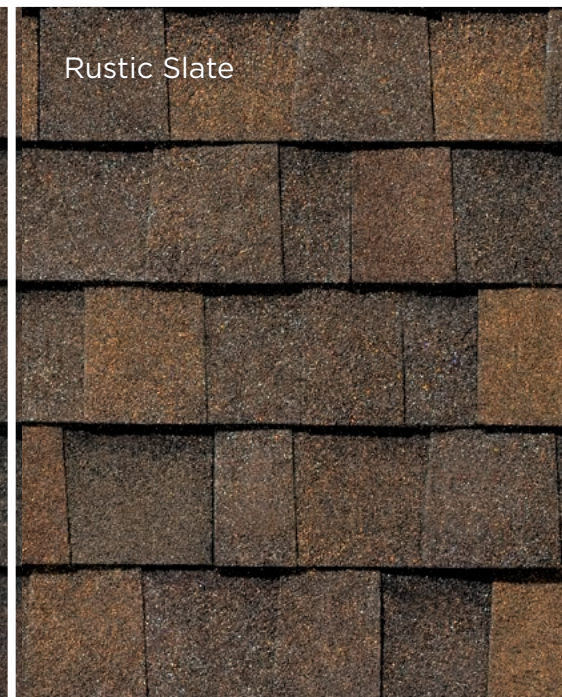

SUBTLE AND SOPHISTICATED

The shingle images above show the difference between America's Natural Colors and Classic Colors. Black Walnut and Rustic Black are both "black" shingles. Look closely and you can see Black Walnut includes vibrant splashes of color that will draw the eye to the roof.

Black Walnut

AMERICA'S
NATURAL COLORS

Autumn Brown

Thunderstorm Grey

Autumn Brown

Black Walnut

Thunderstorm Grey

Harvest Gold

Painted Desert

Harvest Gold

Mountain Slate

Natural Timber

Painted Desert

Mountain Slate

Natural Timber

CLASSIC COLORS

Rustic Slate

Rustic Brown

Rustic Brown

Rustic Slate

Rustic Hickory

Rustic Cedar

Desert Sand

Rustic Hickory