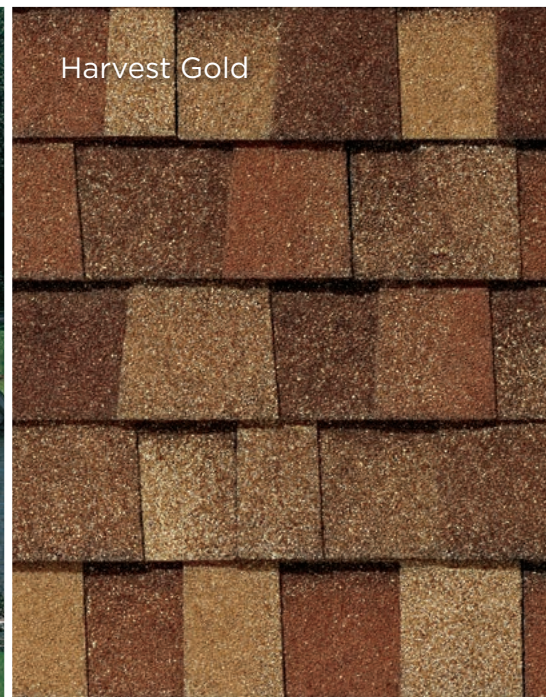

SUBTLE AND SOPHISTICATED

The shingle images above show the difference between America's Natural Colors and Classic Colors. Black Walnut and Rustic Black are both "black" shingles. Look closely and you can see Black Walnut includes vibrant splashes of color that will draw the eye to the roof.

Black Walnut

AMERICA'S
NATURAL COLORS

Autumn Brown

Thunderstorm Grey

Autumn Brown

Black Walnut

Thunderstorm Grey

Harvest Gold

Painted Desert

Harvest Gold

Mountain Slate

Natural Timber

Painted Desert

Mountain Slate

Natural Timber

CLASSIC COLORS